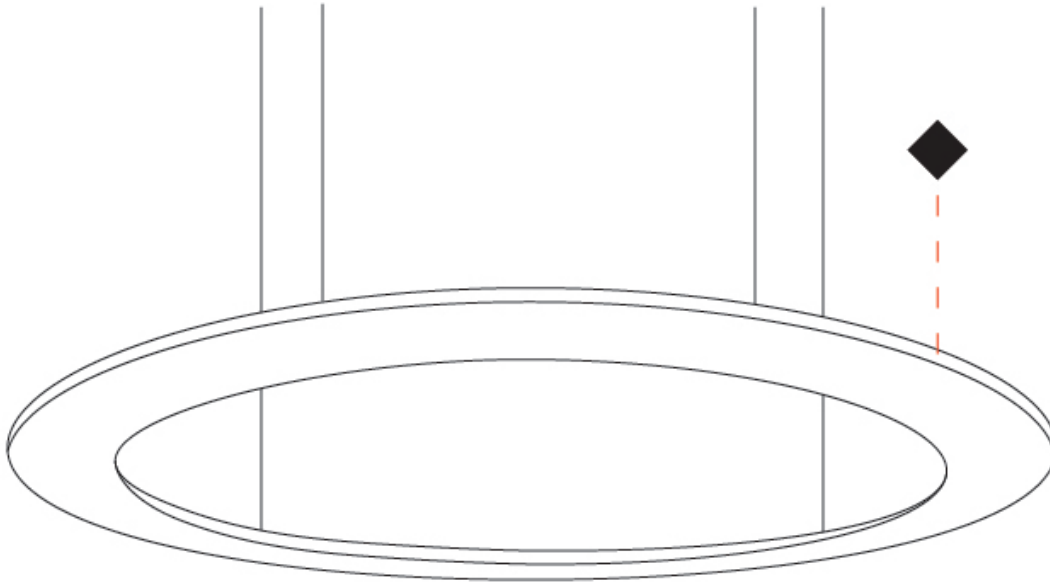

INFINITE RING SUSPENSION

A51084-

PROJECT	_____
TYPE	_____
SPECIFIER	_____
QUANTITY	_____
DATE	_____