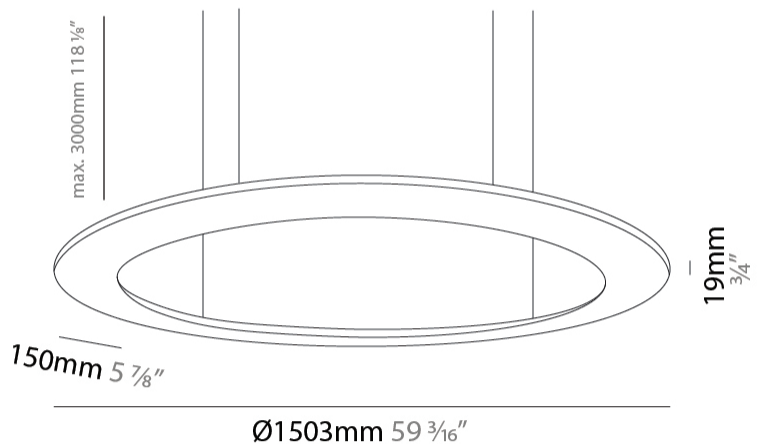

INFINITE RING SUSPENSION

A51084- _____

base number   Color _____   Finish _____
Temperature   Options

1. To build a product code in our configurator select the specify button on the base model # product page
2. To build a manual product code on this datasheet choose from the options listed below in blue font and add the suffix to the base model #

GENERAL

Series: Infinite Ring
Partner: Ivela
Division: Architectural
Installation: Suspension
Product Type: Panels
Mounting Location: Ceiling
Light Distribution: Direct

PHYSICAL

Shape: Square
Length (mm): 1503
Length (in): 59 ³/₁₆"
Width (mm): 100
Width (in): 3 ¹⁵/₁₆"
Height (mm): 19
Height (in): 3/4
Max. Overall Height (mm): 2500
Max. Overall Height (in): 98 ⁷/₁₆"
Diffuser: PMMA - Opal
Fixture Finish: WHI / BLK / GLD
Fixture Material: Aluminum

ELECTRICAL

Lamp Type: LED
Input Wattage (W): 94
Dimming: Tri-Mode (Non-Dimming and Phase Dimming (120Vac only) and 0-10V Dimming)
Driver Included: No
Driver Location: Remote
Driver Type: Constant Voltage - Universal
Driver Class: Class 1 and Class 2
Housing: ENCP 8 (SC Power) ENCP 10 (Mean Well)
Input Voltage (V): 120 - 277
Output Voltage (V): 24

LED

Color Temperature (°K): 2700 / 3000 / 3500 / 4000
Max. Delivered Lumen (lm): 5640 / 5875 / 6049 / 6227
Nominal Lumen (lm): 5640 / 5875 / 6049 / 6227
CRI: >93 CRI
Lamp Life (hrs): 50000

OPTICAL

RATINGS AND CERTIFICATIONS

Certified By: Certified for North American Standards
IP rating: IP20