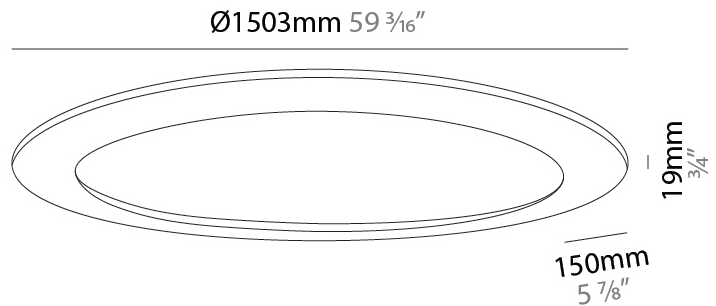

INFINITE RING SURFACE

A52053-

base number   Color   Finish
Temperature   Options

1. To build a product code in our configurator select the specify button on the base model # product page
2. To build a manual product code on this datasheet choose from the options listed below in blue font and add the suffix to the base model #

GENERAL

Series: Infinite Ring
Partner: Ivela
Division: Architectural
Installation: Surface
Product Type: Panels
Mounting Location: Ceiling
Light Distribution: Direct

PHYSICAL

Shape: Square
Length (mm): 1503
Length (in): 59 ³/₁₆"
Width (mm): 100
Width (in): 3 ¹⁵/₁₆"
Height (mm): 19
Height (in): 3/4
Diffuser: PMMA - Opal
Fixture Finish: WHI / BLK / GLD
Fixture Material: Aluminum

ELECTRICAL

Lamp Type: LED
Input Wattage (W): 94
Dimming: Tri-Mode (Non-Dimming and Phase Dimming (120Vac only) and 0-10V Dimming)
Driver Included: No
Driver Location: Remote
Driver Type: Constant Voltage - Universal
Driver Class: Class 1 and Class 2
Housing: ENCP 8 (SC Power) ENCP 10 (Mean Well)
Input Voltage (V): 120 - 277
Output Voltage (V): 24

LED

Color Temperature (°K): 2700 / 3000 / 3500 / 4000
Max. Delivered Lumen (lm): 5640 / 5875 / 6049 / 6227
Nominal Lumen (lm): 11280 / 11750 / 12100 / 12455
CRI: >93 CRI
Lamp Life (hrs): 50000

OPTICAL

RATINGS AND CERTIFICATIONS

Certified By: CSA Certified to UL and CSA Standards
IP rating: IP20

PROJECT
TYPE
SPECIFIER
QUANTITY
DATE